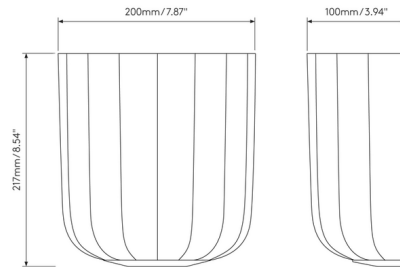

### Specifications

COLOR	Opal
BODY FINISH	Bronze
WATTAGE	12W
DIMMER	Low Voltage Electronic
DIMENSIONS	7.87"W x 8.54"H x 3.94"D
BULB NOT INCLUDED	1 x A19/Medium (E26)/12W/120V LED
COUNTRY OF ORIGIN	China