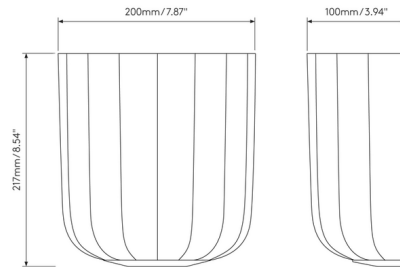

### Specifications

COLOR	Opal
BODY FINISH	Bronze
WATTAGE	12W
DIMMER	Low Voltage Electronic
DIMENSIONS	7.87\"W x 8.54\"H x 3.94\"D
BULB NOT INCLUDED	1 x A19/Medium (E26)/12W/120V LED
COUNTRY OF ORIGIN	China