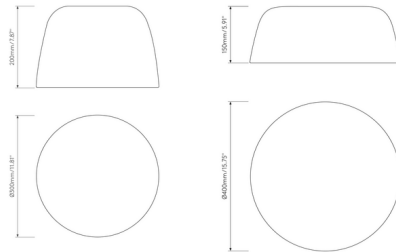

Shown in matte black

Specifications

COLOR	N/A
BODY FINISH	Matte Black
WATTAGE	36W
DIMMER	Low Voltage Electronic
DIMENSIONS	15.75"W x 5.91"H
BULB NOT INCLUDED	3 x A19/Medium (E26)/12W/120V LED
COUNTRY OF ORIGIN	China