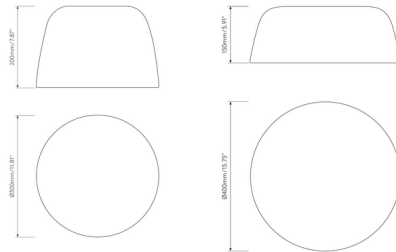

Shown in matte white

Specifications

COLOR	N/A
BODY FINISH	Matte White
WATTAGE	24W
DIMMER	Low Voltage Electronic
DIMENSIONS	11.81"W x 7.87"H
BULB NOT INCLUDED	2 x A19/Medium (E26)/12W/120V LED
COUNTRY OF ORIGIN	China