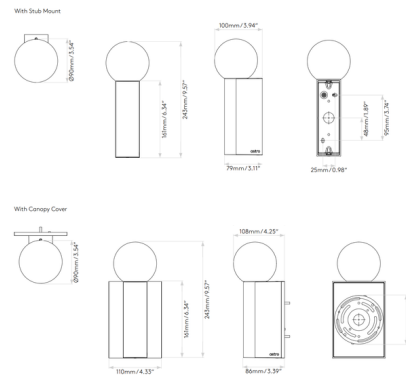

### Description

The Ortona Single Wall Sconce is rooted in 1980s minimalism, featuring a simple, geometric design. Light is diffused through a white opal glass globe, creating a warm ambient glow. Note: A backplate for mounting on a standard 4 inch junction box is included.

### Specifications

COLOR	White
BODY FINISH	Polished Chrome
WATTAGE	3W
DIMMER	Low Voltage Electronic
DIMENSIONS	4.33"W x 9.57"H x 4.25"D
BULB NOT INCLUDED	1 x JCD/G9/3W/120V LED
COUNTRY OF ORIGIN	China

CLICK TO VIEW PRODUCT