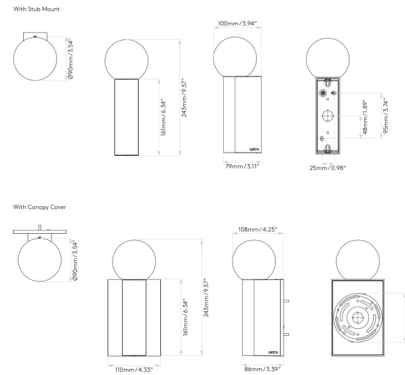

Lightology

lightology.com
866-954-4489
06-08-26

Project: _____

Company: _____

Location: _____ Fixture Type: _____

SPEC #: **AST1173170**

Approved On: _____ Approved By: _____

Ortona Single Wall Sconce By Astro Lighting

Description

The Ortona Single Wall Sconce is rooted in 1980s minimalism, featuring a simple, geometric design. Light is diffused through a white opal glass globe, creating a warm ambient glow. Note: A backplate for mounting on a standard 4 inch junction box is included.

Shown in matte black / white

Specifications

COLOR	White
BODY FINISH	Matte Black
WATTAGE	25W
DIMMER	Low Voltage Electronic
DIMENSIONS	4.33"W x 9.57"H x 4.25"D
BULB NOT INCLUDED	1 x JCD/G9/25W/120V LED
COUNTRY OF ORIGIN	China