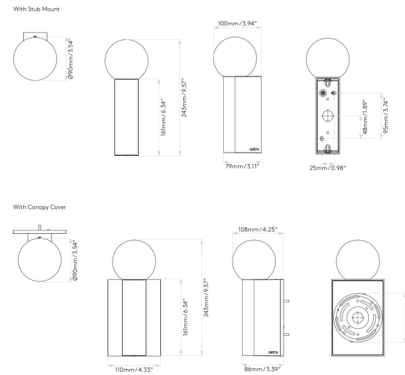

### Description

The Ortona Single Wall Sconce is rooted in 1980s minimalism, featuring a simple, geometric design. Light is diffused through a white opal glass globe, creating a warm ambient glow. Note: A backplate for mounting on a standard 4 inch junction box is included.

### Specifications

COLOR	White
BODY FINISH	Matte Black
WATTAGE	25W
DIMMER	Low Voltage Electronic
DIMENSIONS	4.33"W x 9.57"H x 4.25"D
BULB NOT INCLUDED	1 x JCD/G9/25W/120V LED
COUNTRY OF ORIGIN	China

CLICK TO VIEW PRODUCT