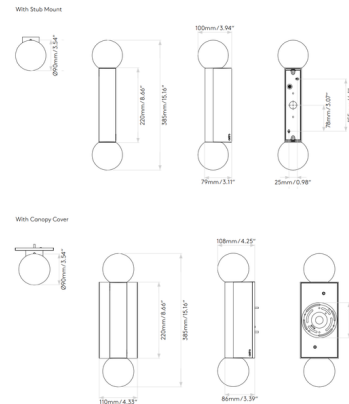

Lightology

lightology.com
866-954-4489
04-24-26

Project: _____
 Company: _____
 Location: _____ Fixture Type: _____
 SPEC #: **AST1173171**
 Approved On: _____ Approved By: _____

Ortona Twin Wall Sconce By Astro Lighting

Description

The Ortona Twin Wall Sconce is inspired by 1980s minimalism, featuring a simple, geometric design. Light is diffused through white opal glass globes, creating a warm ambient glow. This light can be installed vertically or horizontally. Note: Bulbs must be less than 3/4 inch wide to fit inside the glass globes. Note: A backplate for mounting on a standard 4 inch junction box is included.

Shown in matte black / white

Specifications

COLOR	White
BODY FINISH	Matte Black
WATTAGE	6W
DIMMER	Low Voltage Electronic
DIMENSIONS	4.33"W x 15.16"H x 4.25"D
BULB NOT INCLUDED	2 x JCD/G9/3W/120V LED
COUNTRY OF ORIGIN	China