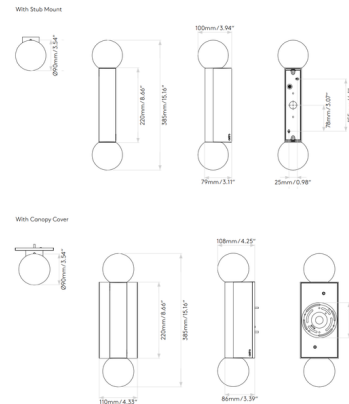

Lightology

lightology.com
866-954-4489
06-09-26

Project: _____
 Company: _____
 Location: _____ Fixture Type: _____
 SPEC #: **AST1173171**
 Approved On: _____ Approved By: _____

Ortona Twin Wall Sconce By Astro Lighting

Description

The Ortona Twin Wall Sconce is inspired by 1980s minimalism, featuring a simple, geometric design. Light is diffused through white opal glass globes, creating a warm ambient glow. This light can be installed vertically or horizontally. Note: Bulbs must be less than 3/4 inch wide to fit inside the glass globes. Note: A backplate for mounting on a standard 4 inch junction box is included.

Shown in matte black / white

Specifications

COLOR	White
BODY FINISH	Matte Black
WATTAGE	50W
DIMMER	Low Voltage Electronic
DIMENSIONS	4.33"W x 15.16"H x 4.25"D
BULB NOT INCLUDED	2 x JCD/G9/25W/120V LED
COUNTRY OF ORIGIN	China