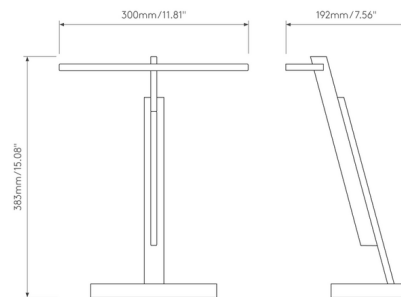

CLICK TO VIEW PRODUCT

Notes: