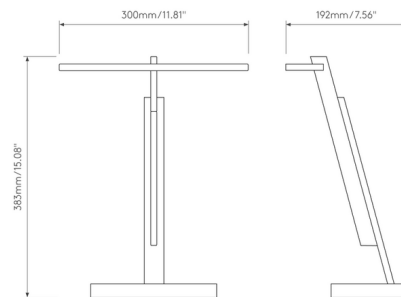

### Specifications

COLOR	N/A
BODY FINISH	Anodized Gold
WATTAGE	10.6W
DIMMER	N/A
DIMENSIONS	11.81"W x 15.08"H x 7.56"D
INTEGRATED LED MODULE	1 x LED/10.6W/120V LED
COUNTRY OF ORIGIN	China

### Technical Information

LAMP LIFE	53000 hours
BEAM ANGLE	99°
COLOR RENDERING	90 CRI
LAMP COLOR	2700K
LUMENS/WATT	36.89
LUMINOUS FLUX	391 lumens

Shown in anodized gold

CLICK TO VIEW PRODUCT

Notes: