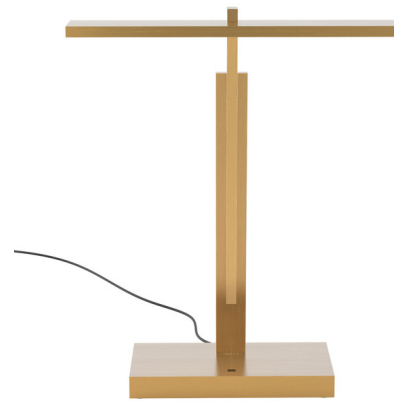

Lightology

lightology.com
866-954-4489
06-20-26

Project: _____

Company: _____

Location: _____ Fixture Type: _____

SPEC #: **AST1173172**

Approved On: _____ Approved By: _____

Gerrit Desk Lamp By Astro Lighting

Description

A modern take on the classic banker's lamp and 1920s Dutch modernism, the Gerrit Table Lamp is defined by crisp sharp lines, offering an uncluttered, sculptural look for your desk. It can be turned on and off using a touchless wave sensor on the base.

Specifications

COLOR	N/A
BODY FINISH	Anodized Gold
WATTAGE	10.6W
DIMMER	N/A
DIMENSIONS	11.81"W x 15.08"H x 7.56"D
INTEGRATED LED MODULE	1 x LED/10.6W/120V LED
COUNTRY OF ORIGIN	China

Technical Information

LAMP LIFE	53000 hours
BEAM ANGLE	99°
COLOR RENDERING	90 CRI
LAMP COLOR	2700K
LUMENS/WATT	36.89
LUMINOUS FLUX	391 lumens

Shown in anodized gold

CLICK TO VIEW PRODUCT

Notes: