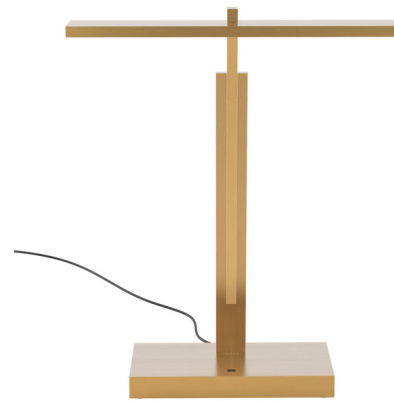

## Gerrit Desk Lamp By Astro Lighting

### Description

A modern take on the classic banker's lamp and 1920s Dutch modernism, the Gerrit Table Lamp is defined by crisp sharp lines, offering an uncluttered, sculptural look for your desk. It can be turned on and off using a touchless wave sensor on the base.

### Specifications

COLOR	N/A
BODY FINISH	Anodized Gold
WATTAGE	10.6W
DIMMER	N/A
DIMENSIONS	11.81"W x 15.08"H x 7.56"D
INTEGRATED LED MODULE	1 x LED/10.6W/120V LED
COUNTRY OF ORIGIN	China

### Technical Information

LAMP LIFE	53000 hours
BEAM ANGLE	99°
COLOR RENDERING	90 CRI
LAMP COLOR	2700K
LUMENS/WATT	36.89
LUMINOUS FLUX	391 lumens

Shown in anodized gold

CLICK TO VIEW PRODUCT

Notes: