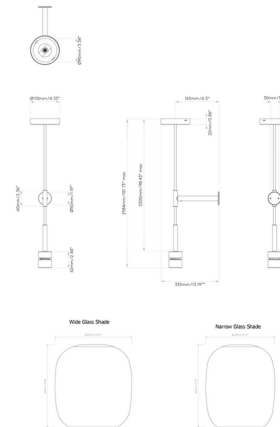

### Description

Crafted from die-cast steel and suspended on a thick braided cable, the Pendant Suspension 3 is a sleek, modern lighting solution for residential and commercial spaces including hotel lobbies, restaurants and bedrooms. The standoff arm from the wall prevents the light from accidentally getting knocked against the wall, ideal for bedside installations, while Bronze and Matte Black finishes offer a dark subdued aesthetic. The Smoke Gray shade, made of pigmented glass, achieves striking depths of color for rich, warm illumination. Due to its organic nature, each shade has unique swirls or color variations that add artisanal character.

### Specifications

COLOR	Dark Smoke
BODY FINISH	Matte Black
WATTAGE	12W
DIMMER	Standard 120V
DIMENSIONS	8.07"W x 101.73"H x 13.19"D
BULB NOT INCLUDED	1 x G25/Medium (E26)/12W/120V LED
OTHER BULB OPTIONS	1 x A19/Medium (E26)/120V LED 1 x G40/Medium (E26)/120V LED
COUNTRY OF ORIGIN	China