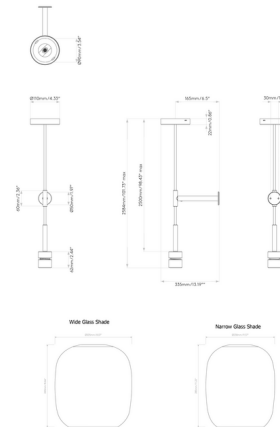

CLICK TO VIEW PRODUCT

Notes: