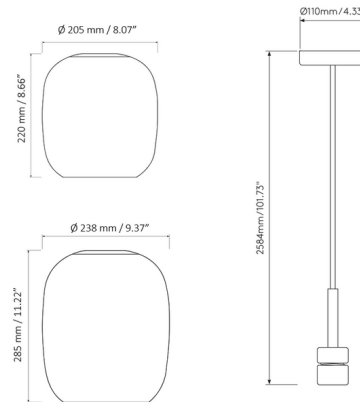

Shown in bronze / dark smoke

Specifications

COLOR	Dark Smoke
BODY FINISH	Bronze
WATTAGE	12W
DIMMER	Standard 120V
DIMENSIONS	8.07"W x 101.73"H
BULB NOT INCLUDED	1 x G25/Medium (E26)/12W/120V LED
OTHER BULB OPTIONS	1 x A19/Medium (E26)/120V LED 1 x G40/Medium (E26)/120V LED
COUNTRY OF ORIGIN	China