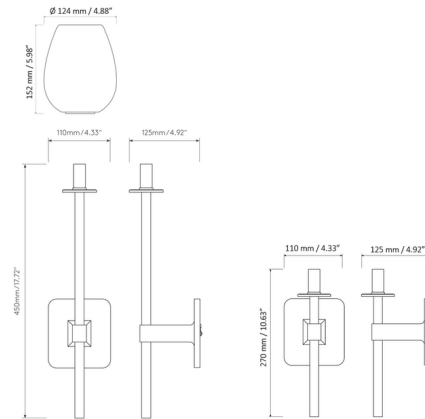

### Specifications

COLOR	White
BODY FINISH	Matte Black
WATTAGE	3.5W
DIMMER	Low Voltage Electronic
DIMENSIONS	4.88"W x 14.72"H x 6.18"D
BULB NOT INCLUDED	1 x JCD/G9/3.5W/120V LED
COUNTRY OF ORIGIN	China