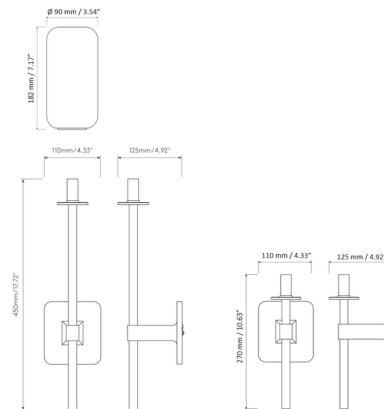

### Specifications

COLOR	White
BODY FINISH	Antique Brass
WATTAGE	3.5W
DIMMER	Low Voltage Electronic
DIMENSIONS	4.33"W x 15.91"H x 5.51"D
BULB NOT INCLUDED	1 x JCD/G9/3.5W/120V LED
COUNTRY OF ORIGIN	China