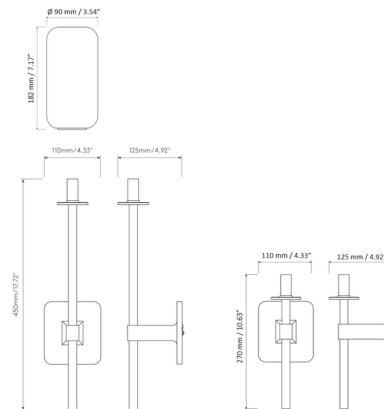

Shown in antique brass / white

Specifications

COLOR	White
BODY FINISH	Antique Brass
WATTAGE	3.5W
DIMMER	Low Voltage Electronic
DIMENSIONS	4.33"W x 15.91"H x 5.51"D
BULB NOT INCLUDED	1 x JCD/G9/3.5W/120V LED
COUNTRY OF ORIGIN	China

CLICK TO VIEW PRODUCT

Notes: