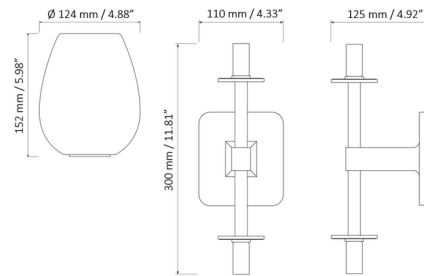

Lightology

lightology.com
866-954-4489
04-25-26

Project: _____

Company: _____

Location: _____ Fixture Type: _____

SPEC #: **AST1173239**

Approved On: _____ Approved By: _____

Tacoma Tulip Twin Wall Sconce By Astro Lighting

Shown in matte black / white

Specifications

COLOR	White
BODY FINISH	Matte Black
WATTAGE	7W
DIMMER	Low Voltage Electronic
DIMENSIONS	4.88"W x 19.99"H x 6.18"D
BULB NOT INCLUDED	2 x JCD/G9/3.5W/120V LED
COUNTRY OF ORIGIN	China