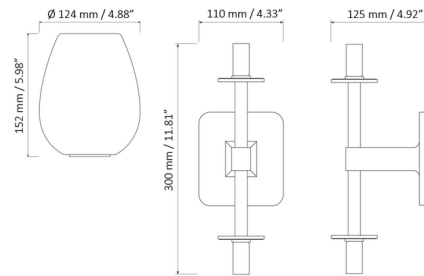

Lightology

lightology.com
866-954-4489
06-23-26

Project: _____
 Company: _____
 Location: _____ Fixture Type: _____
 SPEC #: **AST1173239**
 Approved On: _____ Approved By: _____

Tacoma Tulip Twin Wall Sconce By Astro Lighting

Shown in matte black / white

Specifications

COLOR	White
BODY FINISH	Matte Black
WATTAGE	7W
DIMMER	Low Voltage Electronic
DIMENSIONS	4.88"W x 19.99"H x 6.18"D
BULB NOT INCLUDED	2 x JCD/G9/3.5W/120V LED
COUNTRY OF ORIGIN	China