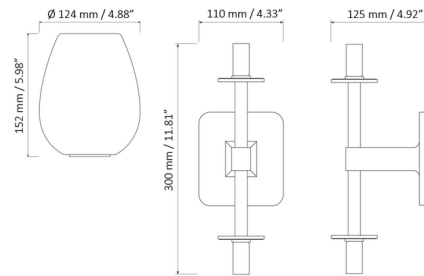

### Specifications

COLOR	Smoke Ribbed
BODY FINISH	Antique Brass
WATTAGE	7W
DIMMER	Low Voltage Electronic
DIMENSIONS	4.88"W x 19.99"H x 6.18"D
BULB NOT INCLUDED	2 x JCD/G9/3.5W/120V LED
COUNTRY OF ORIGIN	China