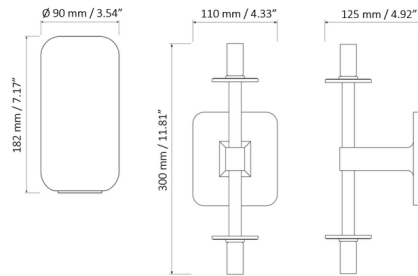

Shown in antique brass / smoke ribbed

Specifications

COLOR	Smoke Ribbed
BODY FINISH	Antique Brass
WATTAGE	7W
DIMMER	Low Voltage Electronic
DIMENSIONS	4.33"W x 22.37"H x 5.51"D
BULB NOT INCLUDED	2 x JCD/G9/3.5W/120V LED
COUNTRY OF ORIGIN	China