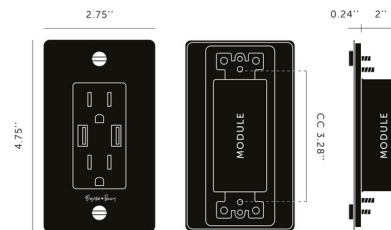

### Specifications

COLOR	N/A
BODY FINISH	Smoked Bronze
WATTAGE	N/A
DIMMER	N/A
DIMENSIONS	2.75"W x 4.75"H
BULB	N/A

CLICK TO VIEW PRODUCT

Notes: