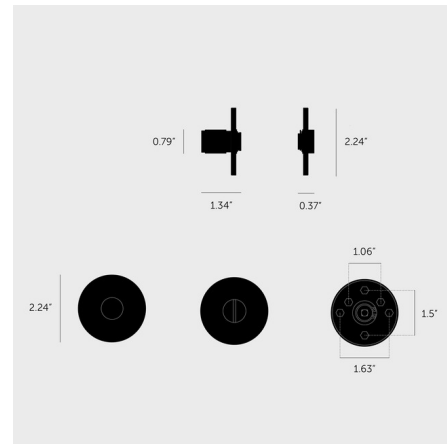

## Thumbturn Lock - Cross Pattern

By Buster + Punch

### Description

The Cross Thumbturn Lock is made from solid Metal and features a tactile diamond-cut cross knurling pattern. Suitable for internal doors and includes a safety coin-release. Latch not included.

### Specifications

COLOR	N/A
BODY FINISH	Brass
WATTAGE	N/A
DIMMER	N/A
DIMENSIONS	2.24"W x 2.24"H x 1.34"D
BULB	N/A

CLICK TO VIEW PRODUCT

Notes: