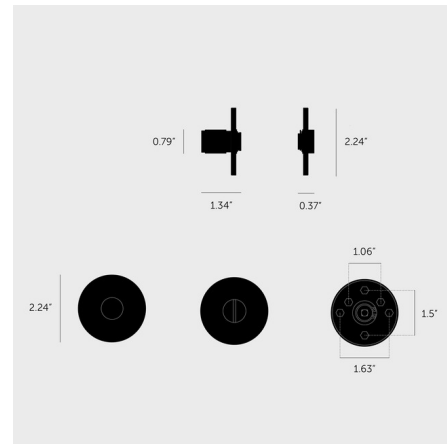

By Buster + Punch

Description

The Cross Thumbturn Lock is made from solid Metal and features a tactile diamond-cut cross knurling pattern. Suitable for internal doors and includes a safety coin-release. Latch not included.

Shown in brass

Specifications

COLOR	N/A
BODY FINISH	Brass
WATTAGE	N/A
DIMMER	N/A
DIMENSIONS	2.24\"W x 2.24\"H x 1.34\"D
BULB	N/A

CLICK TO VIEW PRODUCT

Notes: