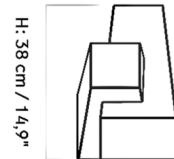

Shown in lava stone

W: 20 cm / 7.8\"/>

Specifications

COLOR	N/A
BODY FINISH	Lava Stone
WATTAGE	N/A
DIMMER	N/A
DIMENSIONS	7.8"W x 14.9"H x 5.1"D
BULB	N/A
COUNTRY OF ORIGIN	China

CLICK TO VIEW PRODUCT

Notes: