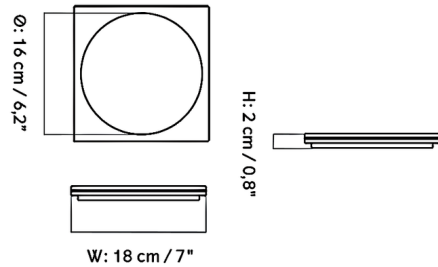

Shown in brass

Specifications

COLOR	N/A
BODY FINISH	Brass
WATTAGE	N/A
DIMMER	N/A
DIMENSIONS	7"W x 0.8"H x 7"D
BULB	N/A
COUNTRY OF ORIGIN	China

CLICK TO VIEW PRODUCT

Notes: