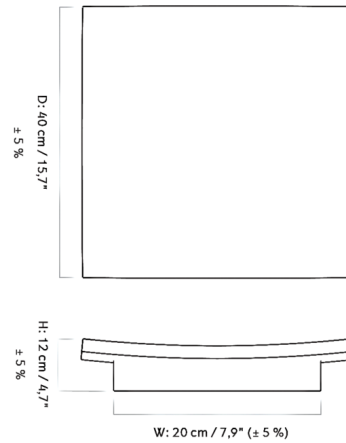

Shown in brown

Specifications

COLOR	N/A
BODY FINISH	Brown
WATTAGE	N/A
DIMMER	N/A
DIMENSIONS	15.7"W x 4.7"H x 15.7"D
BULB	N/A
COUNTRY OF ORIGIN	Thailand

CLICK TO VIEW PRODUCT

Notes: