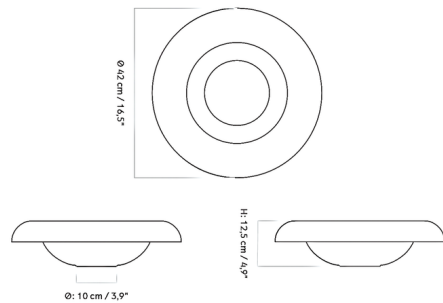

By Audo Copenhagen

Description

With ample size and a striking form, the Rond Bowl is perfectly suited as a centerpiece anchoring a large tabletop. The bowl's beech wood material lends a natural texture that complements the organic curves of the bowl's oversized rim.

Shown in beech

Specifications

COLOR	N/A
BODY FINISH	Beech
WATTAGE	N/A
DIMMER	N/A
DIMENSIONS	16.5"W x 4.9"H x 16.5"D
BULB	N/A
COUNTRY OF ORIGIN	China

CLICK TO VIEW PRODUCT

Notes: