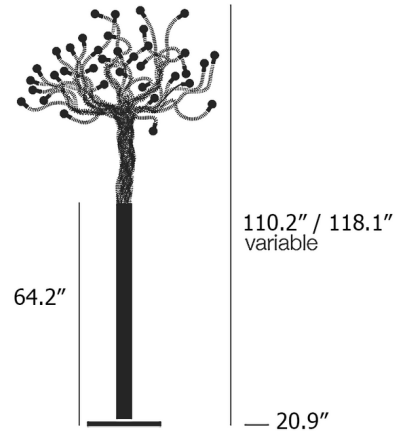

### Description

The Albero Della Luce Floor Lamp features a tree-like form with flexible, branching arms that can be adjusted and angled in a variety of configurations. The brass arms sit atop a rough iron base that provides a touch of industrial style. Includes remote control for dimming.

### Specifications

COLOR	Brass
BODY FINISH	Iron
WATTAGE	144W
DIMMER	Included
DIMENSIONS	33.5"W x 110.2"H x 20.9"D
BULB NOT INCLUDED	36 x B10/Candelabra (E12)/4W/120V LED
COUNTRY OF ORIGIN	Italy

CLICK TO VIEW PRODUCT