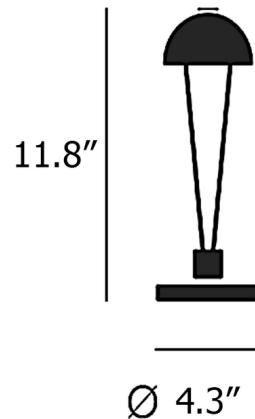

By Catellani & Smith

Description

The Ale Portable Table Lamp is a rechargeable, battery-powered lamp, allowing it to be moved anywhere additional lighting is needed. The integrated LED is housed within a dome shaped shade that can be angled to direct light. The dome is accented with a small detail of a fly for an intriguing touch. On/off switch located on base.

Shown in black

Specifications

COLOR	N/A
BODY FINISH	Black
WATTAGE	1.5W
DIMMER	N/A
DIMENSIONS	4.33"W x 11.81"H
INTEGRATED LED MODULE	1 x LED/1.5W/120V LED
COUNTRY OF ORIGIN	Italy

Technical Information

COLOR RENDERING	80 CRI
LAMP COLOR	2800K
LUMENS/WATT	146.00
LUMINOUS FLUX	219 lumens