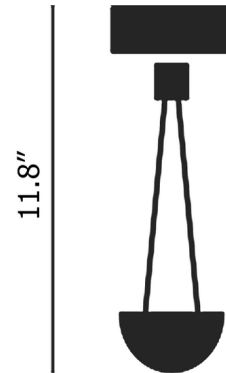

### Description

The Ale Ceiling Light features an integrated LED housed within an iron dome to direct light upwards and produce an indirect lighting effect. The dome is suspended from the canopy by a pair of angled aluminum rods. The Black finish includes a round black mounting plate to cover standard US junction box. The White, Colorful, and Fluo finishes include a white mounting plate.

### Specifications

COLOR	N/A
BODY FINISH	Colorful
WATTAGE	9W
DIMMER	Low Voltage Electronic
DIMENSIONS	3.54"W x 11.81"H x 3.54"D
INTEGRATED LED MODULE	1 x LED/9W/120V LED
COUNTRY OF ORIGIN	Italy