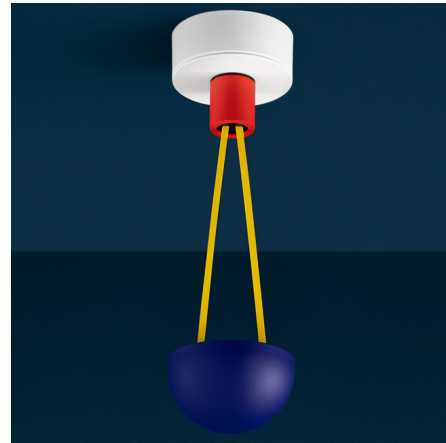

# Lightology

lightology.com  
866-954-4489  
05-30-26

Project: \_\_\_\_\_

Company: \_\_\_\_\_

Location: \_\_\_\_\_ Fixture Type: \_\_\_\_\_

SPEC #: **CTS1173482**

Approved On: \_\_\_\_\_ Approved By: \_\_\_\_\_

## Ale Ceiling Light

By Catellani & Smith

### Description

The Ale Ceiling Light features an integrated LED housed within an iron dome to direct light upwards and produce an indirect lighting effect. The dome is suspended from the canopy by a pair of angled aluminum rods. The Black finish includes a round black mounting plate to cover standard US junction box. The White, Colorful, and Fluo finishes include a white mounting plate.

### Specifications

COLOR	N/A
BODY FINISH	Colorful
WATTAGE	9W
DIMMER	Low Voltage Electronic
DIMENSIONS	3.54"W x 11.81"H x 3.54"D
INTEGRATED LED MODULE	1 x LED/9W/120V LED
COUNTRY OF ORIGIN	Italy