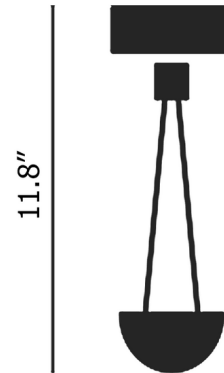

### Description

The Ale Ceiling Light features an integrated LED housed within an iron dome to direct light upwards and produce an indirect lighting effect. The dome is suspended from the canopy by a pair of angled aluminum rods. The Black finish includes a round black mounting plate to cover standard US junction box. The White, Colorful, and Fluo finishes include a white mounting plate.

### Specifications

COLOR	N/A
BODY FINISH	White
WATTAGE	9W
DIMMER	Low Voltage Electronic
DIMENSIONS	3.54"W x 11.81"H x 3.54"D
INTEGRATED LED MODULE	1 x LED/9W/120V LED
COUNTRY OF ORIGIN	Italy