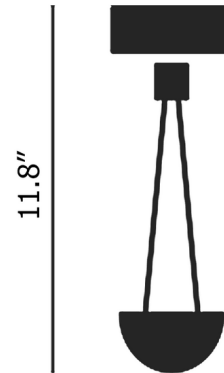

Specifications

COLOR	N/A
BODY FINISH	White
WATTAGE	9W
DIMMER	Low Voltage Electronic
DIMENSIONS	3.54"W x 11.81"H x 3.54"D
INTEGRATED LED MODULE	1 x LED/9W/120V LED
COUNTRY OF ORIGIN	Italy

Technical Information

COLOR RENDERING	80 CRI
LAMP COLOR	2800K
LUMENS/WATT	144.00
LUMINOUS FLUX	1296 lumens

CLICK TO VIEW PRODUCT

Notes: