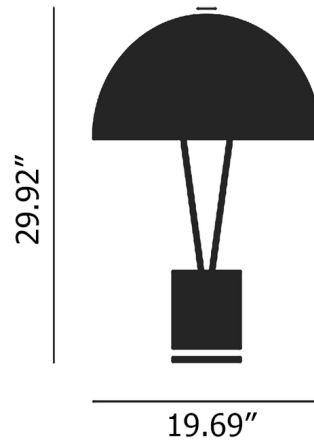

### Description

The Ale BIG Table Lamp features a scaled-up version of the characteristic dome of Catellani & Smith's Ale series. The dome is supported by two angular aluminum arms atop a cylindrical base for a playful, geometric, design. A small fly detail adorns the dome to add an intriguing accent. The White and Black finished lamps feature a Gold Leaf finish inside the dome. The inside of the dome is finished in White for the Colorful and Fluo lamps. Dimmer button located on base.

### Specifications

COLOR	White
BODY FINISH	Fluo
WATTAGE	15W
DIMMER	Included
DIMENSIONS	19.69"W x 29.92"H
INTEGRATED LED MODULE	1 x LED/15W/120V LED
COUNTRY OF ORIGIN	Italy