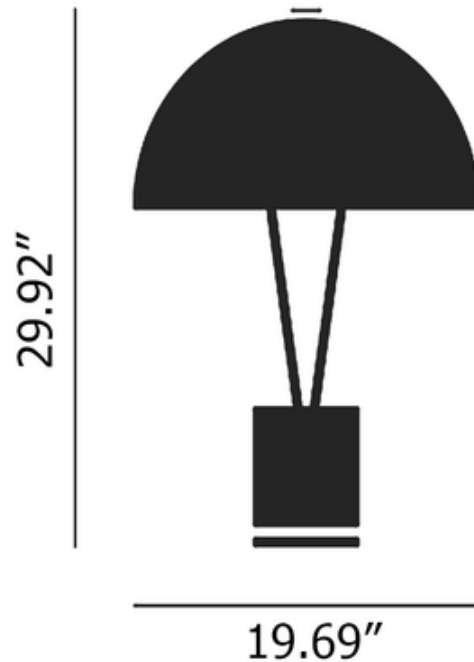

COMPANY	PROJECT	FIXTURE TYPE	APPROVED BY	DATE