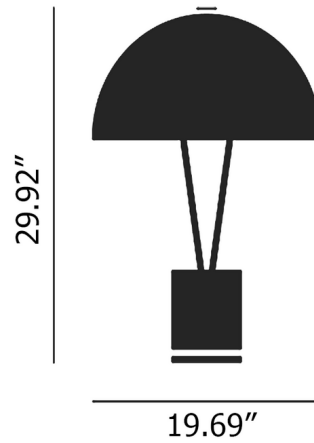

### Description

The Ale BIG Table Lamp features a scaled-up version of the characteristic dome of Catellani & Smith's Ale series. The dome is supported by two angular aluminum arms atop a cylindrical base for a playful, geometric, design. A small fly detail adorns the dome to add an intriguing accent. The White and Black finished lamps feature a Gold Leaf finish inside the dome. The inside of the dome is finished in White for the Colorful and Fluo lamps. Dimmer button located on base.

### Specifications

COLOR	White
BODY FINISH	Fluo
WATTAGE	15W
DIMMER	Included
DIMENSIONS	19.69"W x 29.92"H
INTEGRATED LED MODULE	1 x LED/15W/120V LED
COUNTRY OF ORIGIN	Italy