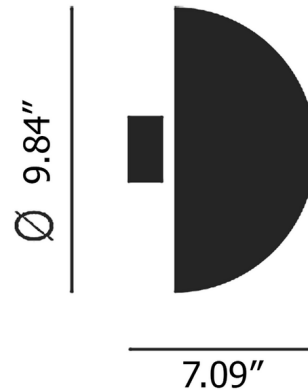

By Catellani & Smith

Description

The Ale Wall Sconce features an integrated LED light source within an aluminum dome to create an enchanting indirect lighting effect. The dome can be adjusted nearer or farther to the wall to change the size of the halo cast upon the wall. A small detail of a fly adorns the dome to add an intriguing accent. Includes a White mounting plate to cover a standard US junction box.

Shown in white

Specifications

COLOR	N/A
BODY FINISH	White
WATTAGE	13W
DIMMER	Low Voltage Electronic
DIMENSIONS	9.84"W x 9.84"H x 7.09"D
INTEGRATED LED MODULE	1 x LED/13W/120V LED
COUNTRY OF ORIGIN	Italy

Technical Information

COLOR RENDERING	80 CRI
LAMP COLOR	2800K
LUMENS/WATT	155.31
LUMINOUS FLUX	2019 lumens

CLICK TO VIEW PRODUCT

Notes: