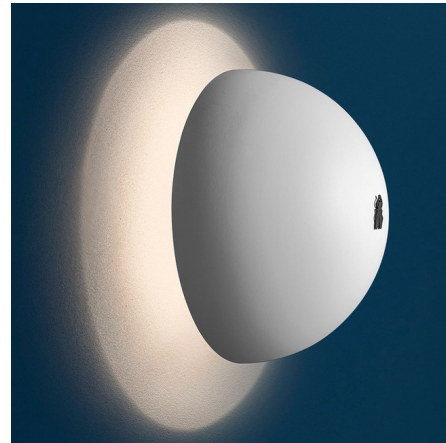

Lightology

lightology.com
866-954-4489
07-08-26

Project: _____

Company: _____

Location: _____ Fixture Type: _____

SPEC #: **CTS1173493**

Approved On: _____ Approved By: _____

Ale Wall Sconce

By Catellani & Smith

Description

The Ale Wall Sconce features an integrated LED light source within an aluminum dome to create an enchanting indirect lighting effect. The dome can be adjusted nearer or farther to the wall to change the size of the halo cast upon the wall. A small detail of a fly adorns the dome to add an intriguing accent. Includes a White mounting plate to cover a standard US junction box.

Shown in white

Specifications

COLOR	N/A
BODY FINISH	White
WATTAGE	13W
DIMMER	Low Voltage Electronic
DIMENSIONS	9.84"W x 9.84"H x 7.09"D
INTEGRATED LED MODULE	1 x LED/13W/120V LED
COUNTRY OF ORIGIN	Italy