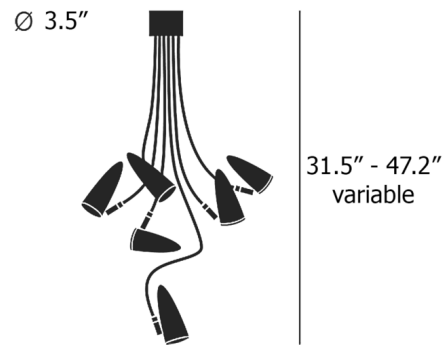

### Description

The CicloItalia Flex Ceiling Light features an array of six flexible arms topped with conical, metal lamp heads. The sweeping curves of the arms give the fixture a sculptural expression with an industrial vibe. The lamp heads can be angled to provide both general illumination and accent lighting, making Ciclo Italia Flex suitable for a variety of applications. Includes White or Black mounting plate to cover standard US junction box.

### Specifications

COLOR	Black
BODY FINISH	Brass
WATTAGE	45W
DIMMER	Low Voltage Electronic
DIMENSIONS	31.5"W x 47.24"H
BULB NOT INCLUDED	6 x MR16/GU5.3 (bipin)/7.5W/12V LED
COUNTRY OF ORIGIN	Italy

CLICK TO VIEW PRODUCT