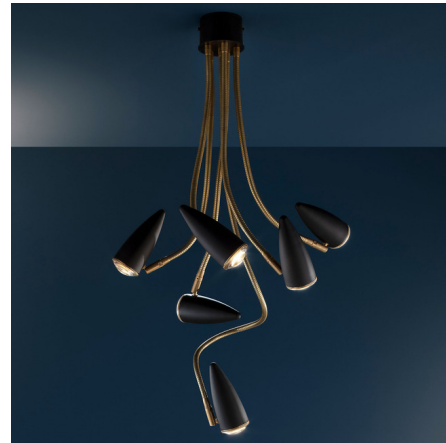

## CicloItalia Flex Ceiling Light

By Catellani & Smith

### Description

The CicloItalia Flex Ceiling Light features an array of six flexible arms topped with conical, metal lamp heads. The sweeping curves of the arms give the fixture a sculptural expression with an industrial vibe. The lamp heads can be angled to provide both general illumination and accent lighting, making Ciclo Italia Flex suitable for a variety of applications. Includes White or Black mounting plate to cover standard US junction box.

Shown in brass / black