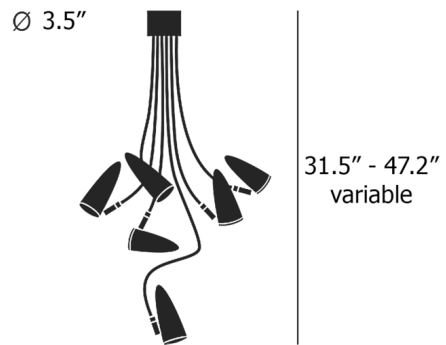

By Catellani & Smith

Description

The CicloItalia Flex Ceiling Light features an array of six flexible arms topped with conical, metal lamp heads. The sweeping curves of the arms give the fixture a sculptural expression with an industrial vibe. The lamp heads can be angled to provide both general illumination and accent lighting, making Ciclo Italia Flex suitable for a variety of applications. Includes White or Black mounting plate to cover standard US junction box.

Shown in brass / black

Specifications

COLOR	Black
BODY FINISH	Brass
WATTAGE	45W
DIMMER	Low Voltage Electronic
DIMENSIONS	31.5"W x 47.24"H
BULB NOT INCLUDED	6 x MR16/GU5.3 (bipin)/7.5W/12V LED
COUNTRY OF ORIGIN	Italy