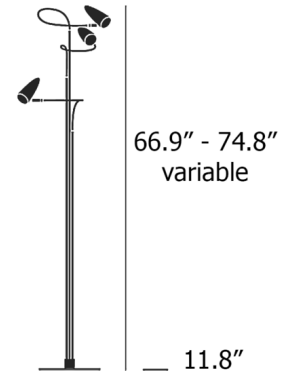

By Catellani & Smith

Description

The Ciclotalia Flex Floor Lamp features an array of three flexible arms topped with conical, metal lamp heads. The sweeping curves of the arms give the fixture a sculptural expression with an industrial vibe. The lamp heads can be angled to provide both general illumination and accent lighting, making Ciclotalia Flex suitable for a variety of applications. Dimmer switch located on cord.

Shown in brass / white

Specifications

| | |
|-------------------|-------------------------------------|
| COLOR | White |
| BODY FINISH | Brass |
| WATTAGE | 22.5W |
| DIMMER | Included |
| DIMENSIONS | 11.8\"W x 74.8\"H |
| BULB NOT INCLUDED | 3 x MR16/GU5.3 (bipin)/7.5W/12V LED |
| COUNTRY OF ORIGIN | Italy |