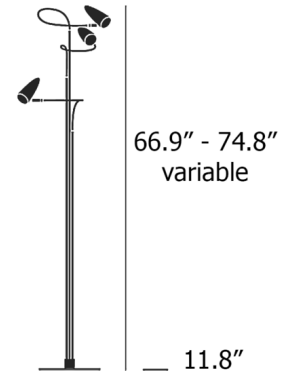

By Catellani & Smith

Description

The Ciclotalia Flex Floor Lamp features an array of three flexible arms topped with conical, metal lamp heads. The sweeping curves of the arms give the fixture a sculptural expression with an industrial vibe. The lamp heads can be angled to provide both general illumination and accent lighting, making Ciclotalia Flex suitable for a variety of applications. Dimmer switch located on cord.

Shown in brass / white

Specifications

COLOR	White
BODY FINISH	Brass
WATTAGE	22.5W
DIMMER	Included
DIMENSIONS	11.8\"W x 74.8\"H
BULB NOT INCLUDED	3 x MR16/GU5.3 (bipin)/7.5W/12V LED
COUNTRY OF ORIGIN	Italy