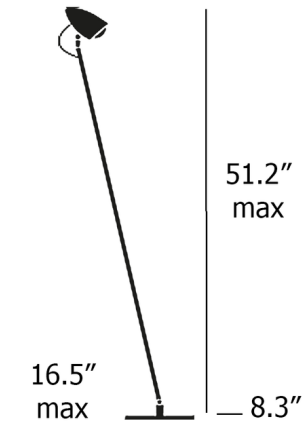

Description

The Ciclotalia Floor Lamp offers a sleek, versatile look that draws from industrial inspired design. The slim tiltable stem supports a spot-light like head and is finished in Natural Brass and set into a square Black floor base. Dimmer footswitch located on cord.

Shown in black / brass

Specifications

COLOR	Brass
BODY FINISH	Black
WATTAGE	5W
DIMMER	Included
DIMENSIONS	16.54"W x 55.12"H
INTEGRATED LED MODULE	1 x LED/5W/120V LED
COUNTRY OF ORIGIN	Italy

Technical Information