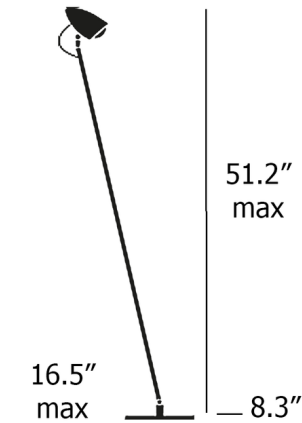

By Catellani & Smith

Description

The Ciclotalia Floor Lamp offers a sleek, versatile look that draws from industrial inspired design. The slim tiltable stem supports a spot-light like head and is finished in Natural Brass and set into a square Black floor base. Dimmer footswitch located on cord.

Shown in black / brass

Specifications

COLOR	Brass
BODY FINISH	Black
WATTAGE	5W
DIMMER	Included
DIMENSIONS	16.54"W x 55.12"H
INTEGRATED LED MODULE	1 x LED/5W/120V LED
COUNTRY OF ORIGIN	Italy

Technical Information