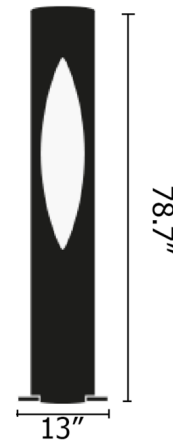

Lightology

lightology.com
866-954-4489
07-07-26

Project: _____

Company: _____

Location: _____ Fixture Type: _____

SPEC #: **CTS1173500**

Approved On: _____ Approved By: _____

Colonna Floor Lamp By Catellani & Smith

Description

The Colonna Floor Lamp features a cylindrical form crafted from waxed rough iron. An eye-shaped cutout in the side of the lamp reveals the interior coated in metallic leaf. The leaf material refracts light outward with a warm glow to create an inviting ambiance. Dimmer switch located on cord.

Shown in iron / gold leaf

Specifications

COLOR	Gold Leaf
BODY FINISH	Iron
WATTAGE	17W
DIMMER	Included
DIMENSIONS	12.99"W x 78.74"H
BULB NOT INCLUDED	1 x A19/Medium (E26)/17W/120V LED
COUNTRY OF ORIGIN	Italy