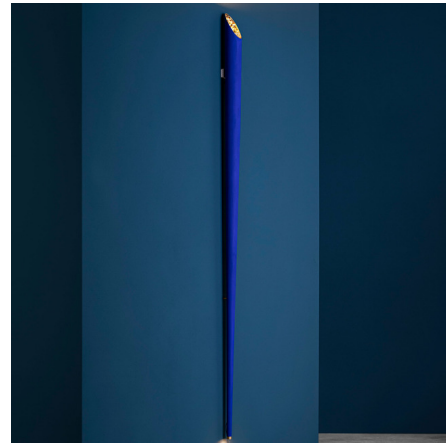

Lightology

lightology.com
866-954-4489
04-27-26

Project: _____

Company: _____

Location: _____ Fixture Type: _____

SPEC #: **CTS1173503**

Approved On: _____ Approved By: _____

Cono Plug-In Wall Sconce By Catellani & Smith

Description

The Cono Plug-In Wall Sconce sports a slim, tapered silhouette that provides both up and down lighting from the top and bottom of the fixture. Cono is finished in a rich, hand-painted blue with a roughly textured, metallic leaf interior for a luxurious look. A built-in dimmer allows the LED uplight to be controlled via a button on the back of the fixture. A separate on/off button also located on the back of the fixture controls the downlight.

Shown in blue / gold leaf

Specifications

COLOR Gold Leaf
BODY FINISH Blue
WATTAGE 15W
DIMMER Included
DIMENSIONS 80.31"H
INTEGRATED LED MODULE 1 x LED/15W/120V LED
COUNTRY OF ORIGIN Italy

Technical Information