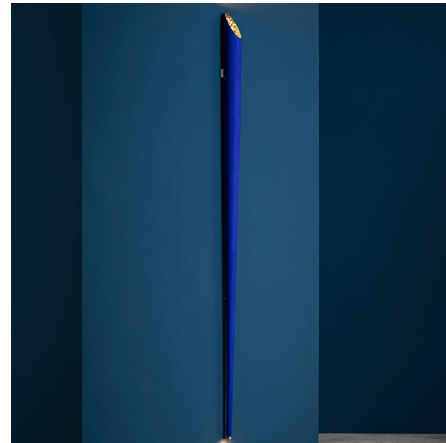

## Cono Plug-In Wall Sconce By Catellani & Smith

### Description

The Cono Plug-In Wall Sconce sports a slim, tapered silhouette that provides both up and down lighting from the top and bottom of the fixture. Cono is finished in a rich, hand-painted blue with a roughly textured, metallic leaf interior for a luxurious look. A built-in dimmer allows the LED uplight to be controlled via a button on the back of the fixture. A separate on/off button also located on the back of the fixture controls the downlight.

Shown in blue / gold leaf

### Specifications

COLOR	Gold Leaf
BODY FINISH	Blue
WATTAGE	15W
DIMMER	Included
DIMENSIONS	80.31"H
INTEGRATED LED MODULE	1 x LED/15W/120V LED
COUNTRY OF ORIGIN	Italy