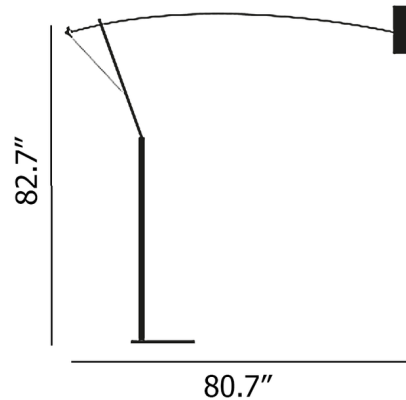

CLICK TO VIEW PRODUCT

Notes: