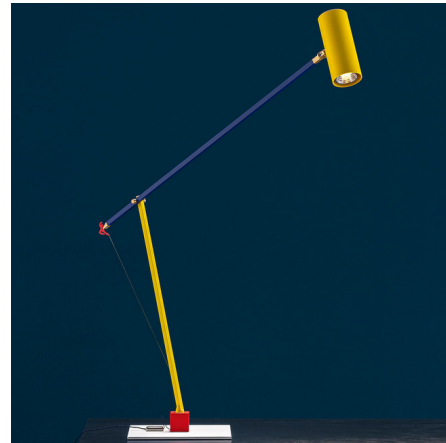

Description

The Ettorino Table Lamp offers an updated take on the classic design of articulated desk lamps. Ettorino features an adjustable arm that can be raised and lowered and a swiveling cylindrical head to aim light precisely where it is needed for reading and other tasks. The lamp's form is composed of simple geometric shapes for a versatile look with a modern expression. A small detail of a dancing figure at the end of the arm completes the look with a charming accent. Dimmer switch located on cord.

Specifications

COLOR	N/A
BODY FINISH	Colorful
WATTAGE	10W
DIMMER	Included
DIMENSIONS	28.74"W x 20.47"H
INTEGRATED LED MODULE	1 x LED/10W/120V LED
COUNTRY OF ORIGIN	Italy

Technical Information

COLOR RENDERING	80 CRI
LAMP COLOR	2800K
LUMENS/WATT	144.10
LUMINOUS FLUX	1441 lumens