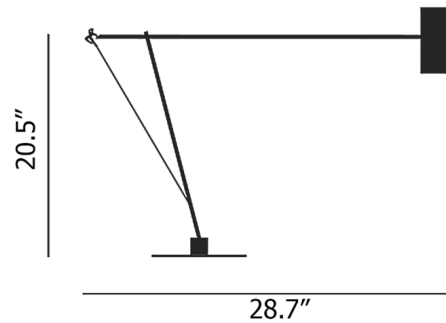

CLICK TO VIEW PRODUCT

Notes: