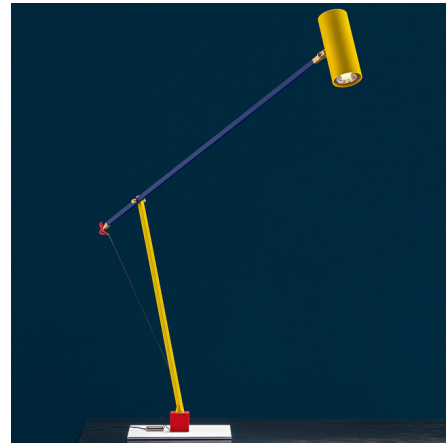

Lightology

lightology.com
866-954-4489
05-17-26

Project: _____

Company: _____

Location: _____ Fixture Type: _____

SPEC #: **CTS1173510**

Approved On: _____ Approved By: _____

Ettorino Table Lamp

By Catellani & Smith

Description

The Ettorino Table Lamp offers an updated take on the classic design of articulated desk lamps. Ettorino features an adjustable arm that can be raised and lowered and a swiveling cylindrical head to aim light precisely where it is needed for reading and other tasks. The lamp's form is composed of simple geometric shapes for a versatile look with a modern expression. A small detail of a dancing figure at the end of the arm completes the look with a charming accent. Dimmer switch located on cord.

Specifications

COLOR	N/A
BODY FINISH	Colorful
WATTAGE	10W
DIMMER	Included
DIMENSIONS	28.74"W x 20.47"H
INTEGRATED LED MODULE	1 x LED/10W/120V LED
COUNTRY OF ORIGIN	Italy

Technical Information

COLOR RENDERING	80 CRI
LAMP COLOR	2800K
LUMENS/WATT	144.10
LUMINOUS FLUX	1441 lumens

Shown in colorful