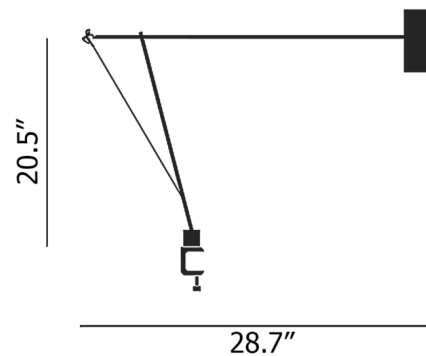

CLICK TO VIEW PRODUCT

Notes: