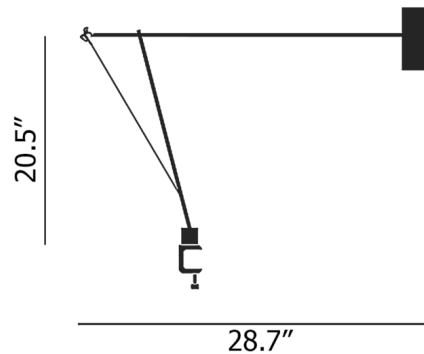

### Description

The Ettorino Clamp Table Lamp offers an updated take on the classic design of articulated task lamps. Ettorino features an adjustable arm that can be raised and lowered and a swiveling cylindrical head to aim light precisely where it is needed for reading and other tasks. The lamp's form is composed of simple geometric shapes for a versatile look with a modern expression. A small detail of a dancing figure at the end of the arm completes the look with a charming accent. Dimmer switch located on cord.

### Specifications

COLOR	N/A
BODY FINISH	White
WATTAGE	10W
DIMMER	Included
DIMENSIONS	28.74"W x 20.47"H
INTEGRATED LED MODULE	1 x LED/10W/120V LED
COUNTRY OF ORIGIN	Italy