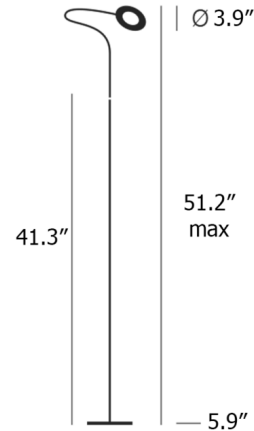

### Description

The Giulietta Floor Lamp offers a slim, minimalist design with a sleek stem topped by a flexible arm and circular lamp head. The lamp's head houses an integrated LED and touchless, 4-step dimmer. The flexible arm allows the light to be aimed precisely where it is need for reading or other tasks. Available with a Nickel or Black lamp head.

### Specifications

COLOR	Nickel
BODY FINISH	Nickel
WATTAGE	2.8W
DIMMER	Included
DIMENSIONS	5.91"W x 51.18"H
INTEGRATED LED MODULE	1x LED/2.8W/120V LED
COUNTRY OF ORIGIN	Italy

### Technical Information

COLOR RENDERING	90 CRI
LAMP COLOR	2800K
LUMENS/WATT	101.07
LUMINOUS FLUX	283 lumens

CLICK TO VIEW PRODUCT

Notes: