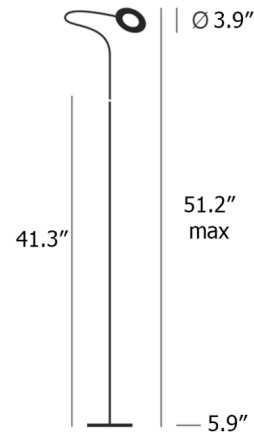

Description

The Giulietta Floor Lamp offers a slim, minimalist design with a sleek stem topped by a flexible arm and circular lamp head. The lamp's head houses an integrated LED and touchless, 4-step dimmer. The flexible arm allows the light to be aimed precisely where it is need for reading or other tasks. Available with a Nickel or Black lamp head.

Shown in nickel / nickel

Specifications

COLOR	Nickel
BODY FINISH	Nickel
WATTAGE	2.8W
DIMMER	Included
DIMENSIONS	5.91"W x 51.18"H
INTEGRATED LED MODULE	1x LED/2.8W/120V LED
COUNTRY OF ORIGIN	Italy

Technical Information

COLOR RENDERING	90 CRI
LAMP COLOR	2800K
LUMENS/WATT	101.07
LUMINOUS FLUX	283 lumens

CLICK TO VIEW PRODUCT

Notes: