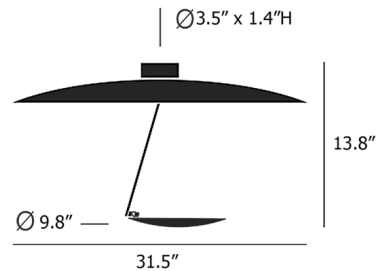

CLICK TO VIEW PRODUCT

Notes: