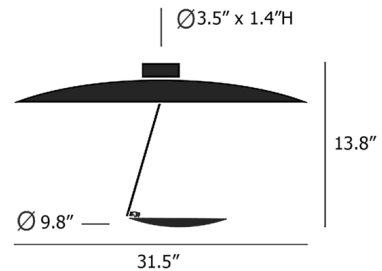

CLICK TO VIEW PRODUCT

Notes: