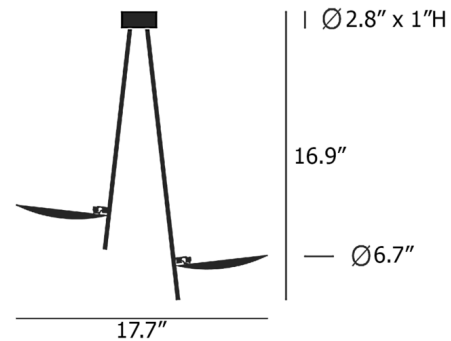

By Catellani & Smith

Description

The Lederam C2 Ceiling Light evokes the image of an old-fashioned scale with a modern update. The flat panel LED light sources are housed within a pair of discs and direct light upwards towards the ceiling. Lederam's clean, geometric lines lend a distinctly contemporary aesthetic. Available with Black discs and Satin rods, Copper Leaf discs and Black rods, Gold Leaf discs and Black rods, White discs and Gold rods, or White discs and Satin Rods. The fixtures with Black, Copper Leaf, and Gold Leaf discs include a black mounting plate to cover a standard US junction box. The fixtures with White discs include a white mounting plate.

Specifications

COLOR N/A
BODY FINISH Gold Leaf Disc / Black Rod
WATTAGE 28W
DIMMER Low Voltage Electronic
DIMENSIONS 17.72"W x 16.93"H x 6.7"D
INTEGRATED LED MODULE 2 x LED/14W/120V LED
COUNTRY OF ORIGIN Italy

Technical Information

COLOR RENDERING 80 CRI
LAMP COLOR 2800K
LUMENS/WATT 242.86
LUMINOUS FLUX 3400 lumens

Shown in gold leaf disc / black rod

CLICK TO VIEW PRODUCT

Notes: