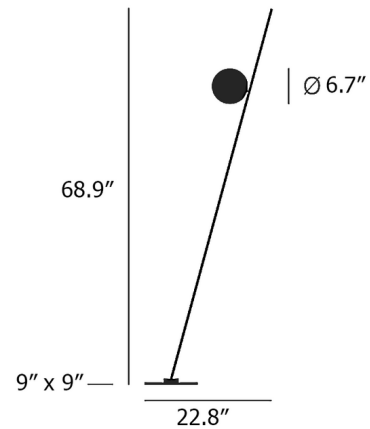

Shown in black disc / satin rod

Specifications

| | |
|-----------------------|---------------------------|
| COLOR | N/A |
| BODY FINISH | Black Disc / Satin Rod |
| WATTAGE | 14W |
| DIMMER | Included |
| DIMENSIONS | 22.83"W x 68.9"H x 9.05"D |
| INTEGRATED LED MODULE | 1 x LED/14W/120V LED |
| COUNTRY OF ORIGIN | Italy |

Technical Information

| | |
|-----------------|-------------|
| COLOR RENDERING | 80 CRI |
| LAMP COLOR | 2800K |
| LUMENS/WATT | 110.00 |
| LUMINOUS FLUX | 1540 lumens |

CLICK TO VIEW PRODUCT

Notes: