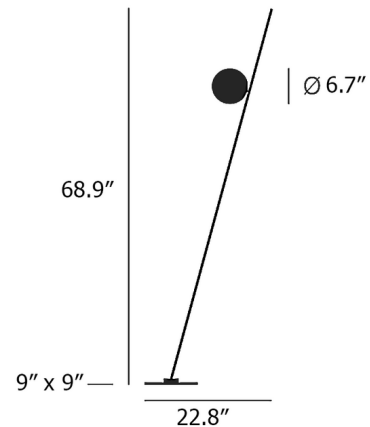

### Specifications

COLOR	N/A
BODY FINISH	Black Disc / Satin Rod
WATTAGE	14W
DIMMER	Included
DIMENSIONS	22.83"W x 68.9"H x 9.05"D
INTEGRATED LED MODULE	1 x LED/14W/120V LED
COUNTRY OF ORIGIN	Italy