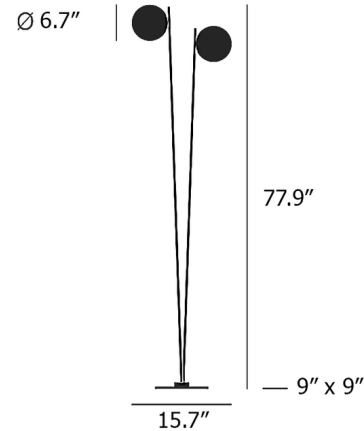

CLICK TO VIEW PRODUCT

Notes: