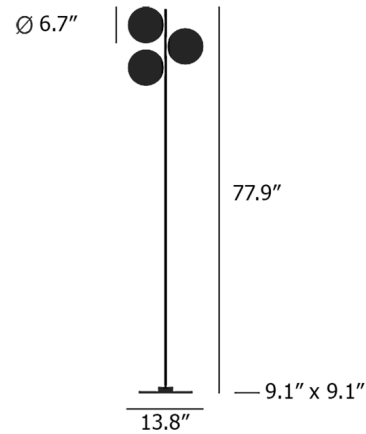

CLICK TO VIEW PRODUCT

Notes: