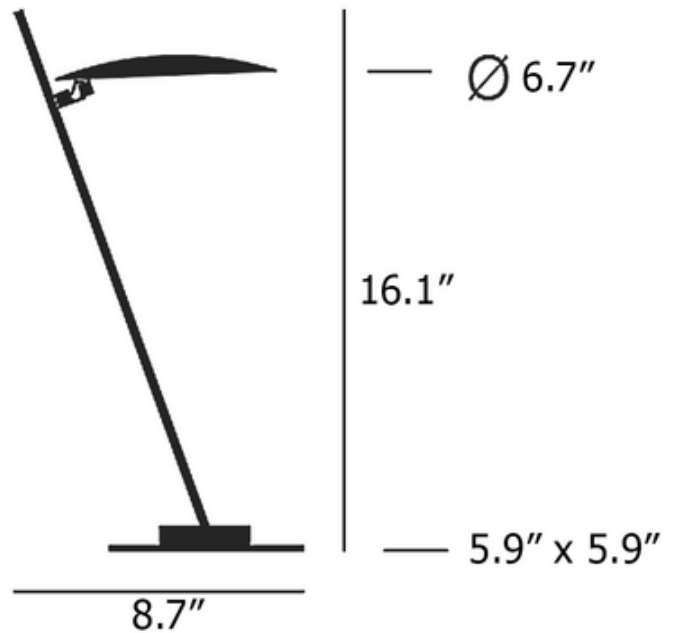

**BRAND**

Catellani & Smith

**DESCRIPTION**

The Lederam Table Lamp offers a sleek, modern look that will tie seamlessly into a number of interiors. The thin, tilted body sits atop a square base and supports an adjustable disc shade to provide light right where you need it. Dimmer switch located on cord.

Shown in: Gold Leaf Disc / Black Rod

<b>SHADE COLOR</b>	N/A
<b>BODY FINISH</b>	Gold Leaf Disc / Black Rod
<b>WATTAGE</b>	10W
<b>DIMMER</b>	Included
<b>DIMENSIONS</b>	8.66"W x 16.14"H
<b>INTEGRATED LED MODULE</b>	
<b>LAMP</b>	1 x LED/10W/120V LED

*Technical Information*

<b>LUMINOUS FLUX</b>	1441 lumens
<b>LUMENS/WATT</b>	144.10
<b>LAMP COLOR</b>	2700K
<b>COLOR RENDERING</b>	80 CRI

**SPEC #** CTS1173587

COMPANY

PROJECT

FIXTURE TYPE

APPROVED BY

DATE