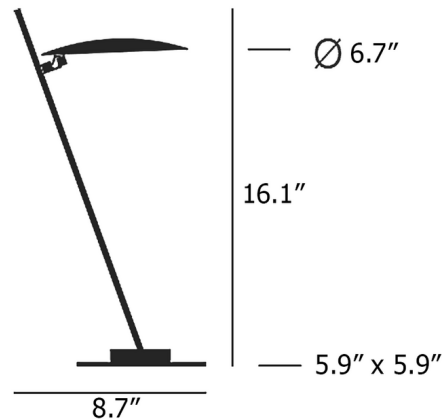

Shown in gold leaf disc / black rod

CLICK TO VIEW PRODUCT

Notes: