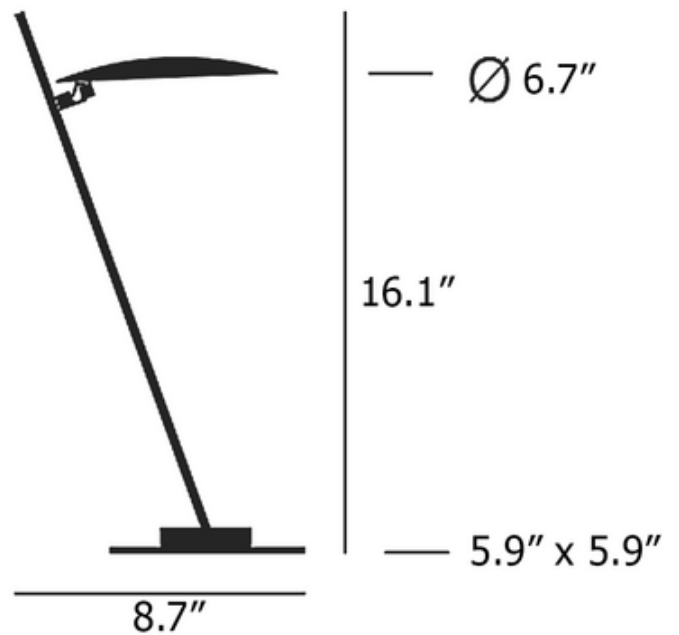

COMPANY	PROJECT	FIXTURE TYPE	APPROVED BY	DATE