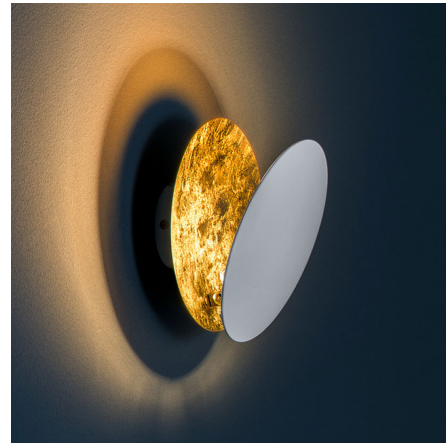

Description

The Lederam W Wall Sconce features sinuous, curved lines for a contemporary geometric expression. The LED light source is housed in between two aluminum discs with a metallic Gold or Copper Leaf finish that reflects light backwards onto the wall to create a striking halo effect. The front disc's position can be adjusted to change to angle of the light cast from the sconce. Includes white or black mounting plate to cover standard US junction box.

Specifications

COLOR	N/A
BODY FINISH	White / Gold Leaf
WATTAGE	14W
DIMMER	Low Voltage Electronic
DIMENSIONS	6.69"W x 6.69"H x 3.54"D
INTEGRATED LED MODULE	1 x LED/14W/120V LED
COUNTRY OF ORIGIN	Italy

Technical Information

COLOR RENDERING	80 CRI
LAMP COLOR	2800K
LUMENS/WATT	110.00
LUMINOUS FLUX	1540 lumens

Shown in white / gold leaf

CLICK TO VIEW PRODUCT

Notes: