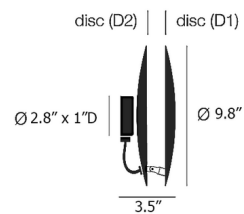

CLICK TO VIEW PRODUCT

Notes: