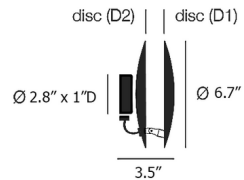

CLICK TO VIEW PRODUCT

Notes: