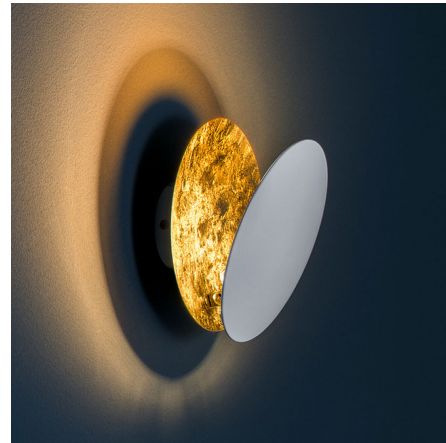

Lightology

lightology.com
866-954-4489
07-07-26

Project: _____

Company: _____

Location: _____ Fixture Type: _____

SPEC #: **CTS1173595**

Approved On: _____ Approved By: _____

Lederam W Wall Sconce By Catellani & Smith

Description

The Lederam W Wall Sconce features sinuous, curved lines for a contemporary geometric expression. The LED light source is housed in between two aluminum discs with a metallic Gold or Copper Leaf finish that reflects light backwards onto the wall to create a striking halo effect. The front disc's position can be adjusted to change to angle of the light cast from the sconce. Includes white or black mounting plate to cover standard US junction box.

Specifications

COLOR	N/A
BODY FINISH	White / Gold Leaf
WATTAGE	14W
DIMMER	Low Voltage Electronic
DIMENSIONS	6.69"W x 6.69"H x 3.54"D
INTEGRATED LED MODULE	1 x LED/14W/120V LED
COUNTRY OF ORIGIN	Italy

Technical Information

COLOR RENDERING	80 CRI
LAMP COLOR	2800K
LUMENS/WATT	110.00
LUMINOUS FLUX	1540 lumens

Shown in white / gold leaf

CLICK TO VIEW PRODUCT

Notes: