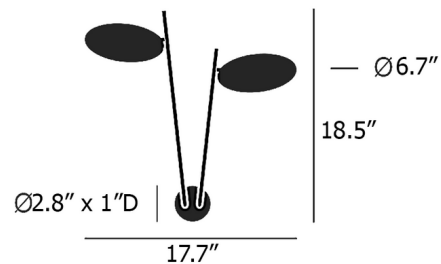

By Catellani & Smith

Description

The Lederam W2 Wall Sconce pairs bold straight lines with curving discs for a modern, geometric aesthetic. The integrated LEDs cast light upwards and backwards onto the wall to provide indirect lighting. The disc shades can be rotated to change the angle of the light. Includes coordinating black or white mounting plate to cover standard US junction box.

Shown in gold leaf disc / black rod

Specifications

COLOR	N/A
BODY FINISH	Gold Leaf Disc / Black Rod
WATTAGE	28W
DIMMER	Standard 120V
DIMENSIONS	17.72"W x 18.5"H x 6.69"D
INTEGRATED LED MODULE	2 x LED/14W/120V LED
COUNTRY OF ORIGIN	Italy