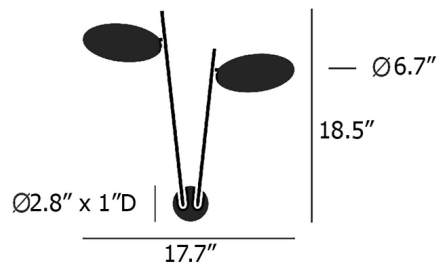

CLICK TO VIEW PRODUCT

Notes: