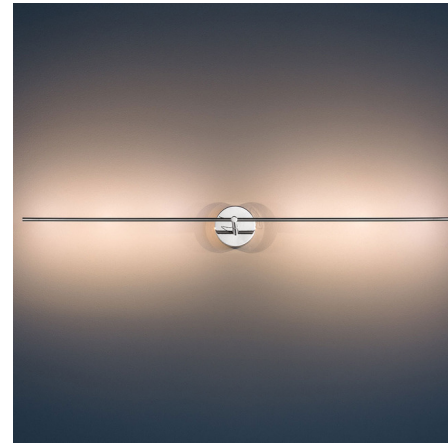

Lightology

lightology.com
866-954-4489
04-22-26

Project: _____

Company: _____

Location: _____ Fixture Type: _____

SPEC #: **CTS1173615**

Approved On: _____ Approved By: _____

Light Stick Wall/Ceiling Light

By Catellani & Smith

Description

The Light Stick Wall/Ceiling Light consists of a thin stick lined with LEDs supported by a round backplate. Enzo Catellani sought to create a discreet, minimal lamp that emphasized the light produced. Includes round mounting plate in matching finish to cover standard US junction box.

Specifications

COLOR . . . . . N/A
BODY FINISH . . . . . Nickel
WATTAGE 6W
DIMMER . . . . . Not Dimmable
DIMENSIONS . . . . . 34.65"W x 3.54"H x 6.69"D
INTEGRATED LED MODULE . . . . . 6 x LED/1W/120V LED
COUNTRY OF ORIGIN . . . . . Italy

Technical Information

PRODUCT DIMENSIONS . . . . . Base: 3.5" diameter x 1.4"D
COLOR RENDERING . . . . . 85 CRI
LAMP COLOR 2800K
LUMENS/WATT 840.00
LUMINOUS FLUX . . . . . 840 lumens

Shown in nickel

CLICK TO VIEW PRODUCT

Notes: