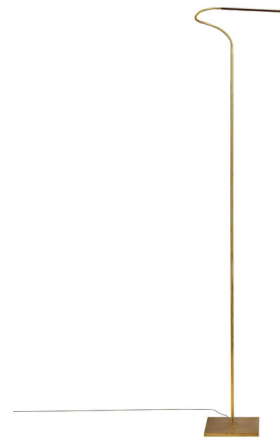

Lightology

lightology.com
866-954-4489
07-08-26

Project: _____
Company: _____
Location: _____ Fixture Type: _____
SPEC #: **CTS1173622**
Approved On: _____ Approved By: _____

Lola Floor Lamp By Catellani & Smith

Description

The Lola Floor Lamp offers a sleek, modern look that will suit a variety of purposes, from general illumination to directed task lighting. The slim body is topped with a snake-like neck that extends up from a square base. The lamp head with integrated LED light source can easily be re-positioned to direct the light at the perfect angle. Finished in Natural Brass with a Copper head. Dimmer switch located on cord. CE listed. Made in Italy.

Specifications

COLOR	Copper
BODY FINISH	Natural Brass
WATTAGE	3W
DIMMER	Included
DIMENSIONS	16.54"W x 45.28"H x 6.3"D
INTEGRATED LED MODULE	3 x LED/1W/120V LED
COUNTRY OF ORIGIN	Italy

Technical Information

COLOR RENDERING	85 CRI
LAMP COLOR	2800K
LUMENS/WATT	420.00
LUMINOUS FLUX	420 lumens

Shown in natural brass / copper

CLICK TO VIEW PRODUCT

Notes: