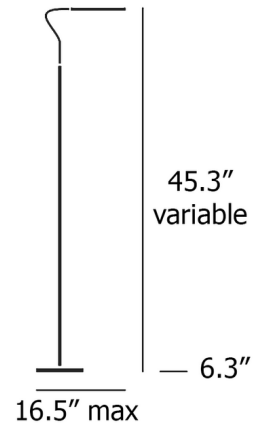

Description

The Lola Floor Lamp offers a sleek, modern look that will suit a variety of purposes, from general illumination to directed task lighting. The slim body is topped with a snake-like neck that extends up from a square base. The lamp head with integrated LED light source can easily be re-positioned to direct the light at the perfect angle. Finished in Natural Brass with a Copper head. Dimmer switch located on cord. CE listed. Made in Italy.

Specifications

COLOR	Copper
BODY FINISH	Natural Brass
WATTAGE	3W
DIMMER	Included
DIMENSIONS	16.54"W x 45.28"H x 6.3"D
INTEGRATED LED MODULE	3 x LED/1W/120V LED
COUNTRY OF ORIGIN	Italy

Technical Information

COLOR RENDERING	85 CRI
LAMP COLOR	2800K
LUMENS/WATT	420.00
LUMINOUS FLUX	420 lumens

Shown in natural brass / copper

CLICK TO VIEW PRODUCT

Notes: