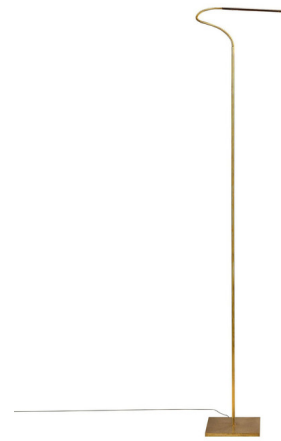

Lightology

lightology.com
866-954-4489
04-25-26

Project: _____

Company: _____

Location: _____ Fixture Type: _____

SPEC #: **CTS1173622**

Approved On: _____ Approved By: _____

Lola Floor Lamp

By Catellani & Smith

Description

The Lola Floor Lamp offers a sleek, modern look that will suit a variety of purposes, from general illumination to directed task lighting. The slim body is topped with a snake-like neck that extends up from a square base. The lamp head with integrated LED light source can easily be re-positioned to direct the light at the perfect angle. Finished in Natural Brass with a Copper head. Dimmer switch located on cord. CE listed. Made in Italy.

Specifications

COLOR Copper
BODY FINISH Natural Brass
WATTAGE 3W
DIMMER Included
DIMENSIONS 16.54"W x 45.28"H x 6.3"D
INTEGRATED LED MODULE 3 x LED/1W/120V LED
COUNTRY OF ORIGIN Italy

Technical Information

COLOR RENDERING 85 CRI
LAMP COLOR 2800K
LUMENS/WATT 420.00
LUMINOUS FLUX 420 lumens

Shown in natural brass / copper

CLICK TO VIEW PRODUCT

Notes: