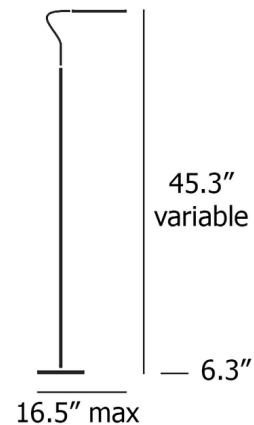

By Catellani & Smith

Description

The Lola Floor Lamp offers a sleek, modern look that will suit a variety of purposes, from general illumination to directed task lighting. The slim body is topped with a snake-like neck that extends up from a square base. The lamp head with integrated LED light source can easily be re-positioned to direct the light at the perfect angle. Finished in Natural Brass with a Copper head. Dimmer switch located on cord. CE listed. Made in Italy.

Specifications

COLOR Copper
BODY FINISH Natural Brass
WATTAGE 3W
DIMMER Included
DIMENSIONS 16.54"W x 45.28"H x 6.3"D
INTEGRATED LED MODULE 3 x LED/1W/120V LED
COUNTRY OF ORIGIN Italy

Technical Information

COLOR RENDERING 85 CRI
LAMP COLOR 2800K
LUMENS/WATT 420.00
LUMINOUS FLUX 420 lumens

Shown in natural brass / copper

CLICK TO VIEW PRODUCT

Notes: