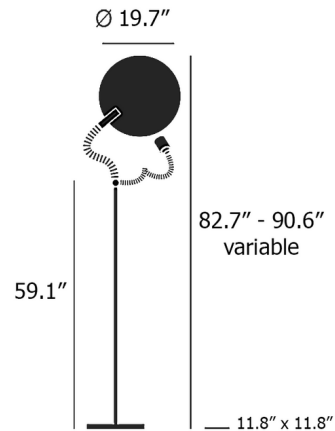

Shown in iron / gold leaf

Specifications

COLOR	Gold Leaf
BODY FINISH	Iron
WATTAGE	7.5W
DIMMER	Included
DIMENSIONS	19.69"W x 82.68"H x 11.81"D
BULB NOT INCLUDED	1 x MR16/GU5.3 (bipin)/7.5W/12V LED
COUNTRY OF ORIGIN	Italy