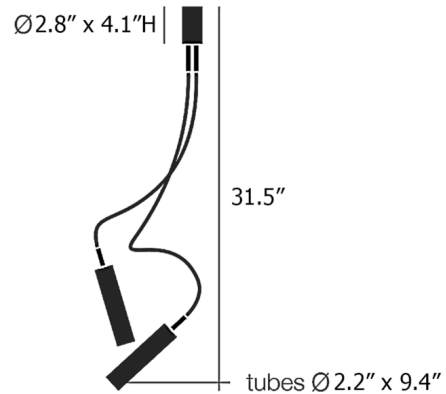

Shown in black / black

Specifications

COLOR	Black
BODY FINISH	Black
WATTAGE	11W
DIMMER	Low Voltage Electronic
DIMENSIONS	2.2"W x 9.44"H
BULB NOT INCLUDED	2 x MR16/GU10/5.5W/120V LED
COUNTRY OF ORIGIN	Italy

CLICK TO VIEW PRODUCT

Notes: