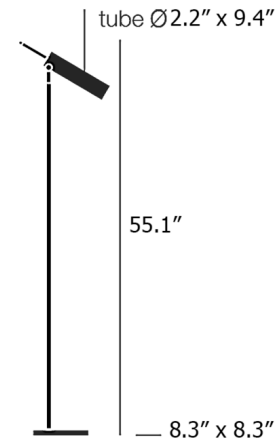

### Description

When designing the Lucenera series, Enzo Catellani aimed to move the emphasis off of the fixture and onto the light it produced. To accomplish this goal, Catellani used the simple shape of a cylinder mounted onto a simple post and square base. The articulated head allows the light to be aimed precisely where it is needed most. Available in Black or White with nickel details. On/off switch located on lamp head.

### Specifications

COLOR	N/A
BODY FINISH	Black
WATTAGE	5.5W
DIMMER	Included
DIMENSIONS	9.44"W x 55.12"H x 8.3"D
BULB NOT INCLUDED	1 x MR16/GU10/5.5W/120V LED
COUNTRY OF ORIGIN	Italy

CLICK TO VIEW PRODUCT