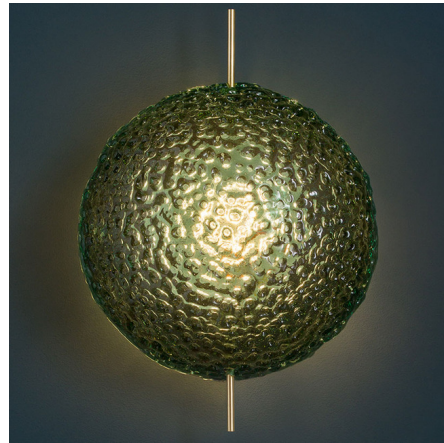

Lightology

lightology.com
866-954-4489
04-23-26

Project: _____

Company: _____

Location: _____ Fixture Type: _____

SPEC #: **CTS1173661**

Approved On: _____ Approved By: _____

Medouse Outdoor Wall Sconce By Catellani & Smith

Description

When designing the Medouse Outdoor Wall Sconce, Enzo Catellani sought to bring the refined style of indoor lighting to outdoor living spaces. Medouse consists of a glass dome with a rough texture that has been applied by hand before the glass has fully cooled. A brass bar bisects the glass shade for an understated accent. IP44 rated for outdoor use.

Specifications

COLOR Green
BODY FINISH Brass
WATTAGE 17W
DIMMER Low Voltage Electronic
DIMENSIONS 11.81"W x 17.32"H x 11.81"D
INTEGRATED LED MODULE 1 x LED/17W/120V LED
COUNTRY OF ORIGIN Italy

Technical Information

COLOR RENDERING 80 CRI
LAMP COLOR 2800K
LUMENS/WATT 97.06
LUMINOUS FLUX 1650 lumens

Shown in brass / green

CLICK TO VIEW PRODUCT

Notes: