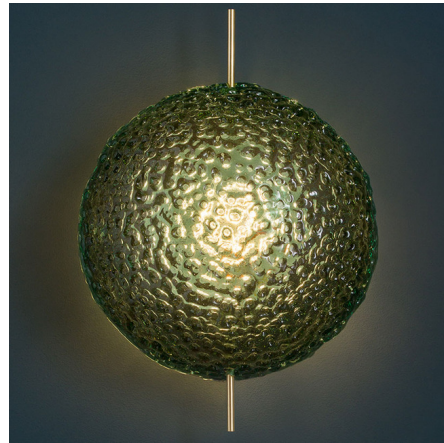

Lightology

lightology.com
866-954-4489
07-02-26

Project: _____

Company: _____

Location: _____ Fixture Type: _____

SPEC #: **CTS1173661**

Approved On: _____ Approved By: _____

Medouse Outdoor Wall Sconce By Catellani & Smith

Description

When designing the Medouse Outdoor Wall Sconce, Enzo Catellani sought to bring the refined style of indoor lighting to outdoor living spaces. Medouse consists of a glass dome with a rough texture that has been applied by hand before the glass has fully cooled. A brass bar bisects the glass shade for an understated accent. IP44 rated for outdoor use.

Specifications

COLOR Green
BODY FINISH Brass
WATTAGE 17W
DIMMER Low Voltage Electronic
DIMENSIONS 11.81"W x 17.32"H x 11.81"D
INTEGRATED LED MODULE 1 x LED/17W/120V LED
COUNTRY OF ORIGIN Italy

Technical Information

COLOR RENDERING 80 CRI
LAMP COLOR 2800K
LUMENS/WATT 97.06
LUMINOUS FLUX 1650 lumens

Shown in brass / green

CLICK TO VIEW PRODUCT

Notes: