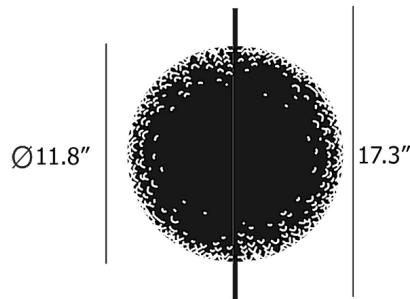

Specifications

COLOR Green
BODY FINISH Brass
WATTAGE 17W
DIMMER Low Voltage Electronic
DIMENSIONS 11.81"W x 17.32"H x 11.81"D
INTEGRATED LED MODULE 1 x LED/17W/120V LED
COUNTRY OF ORIGIN Italy

Technical Information

COLOR RENDERING 80 CRI
LAMP COLOR 2800K
LUMENS/WATT 97.06
LUMINOUS FLUX 1650 lumens

Shown in brass / green

CLICK TO VIEW PRODUCT

Notes: